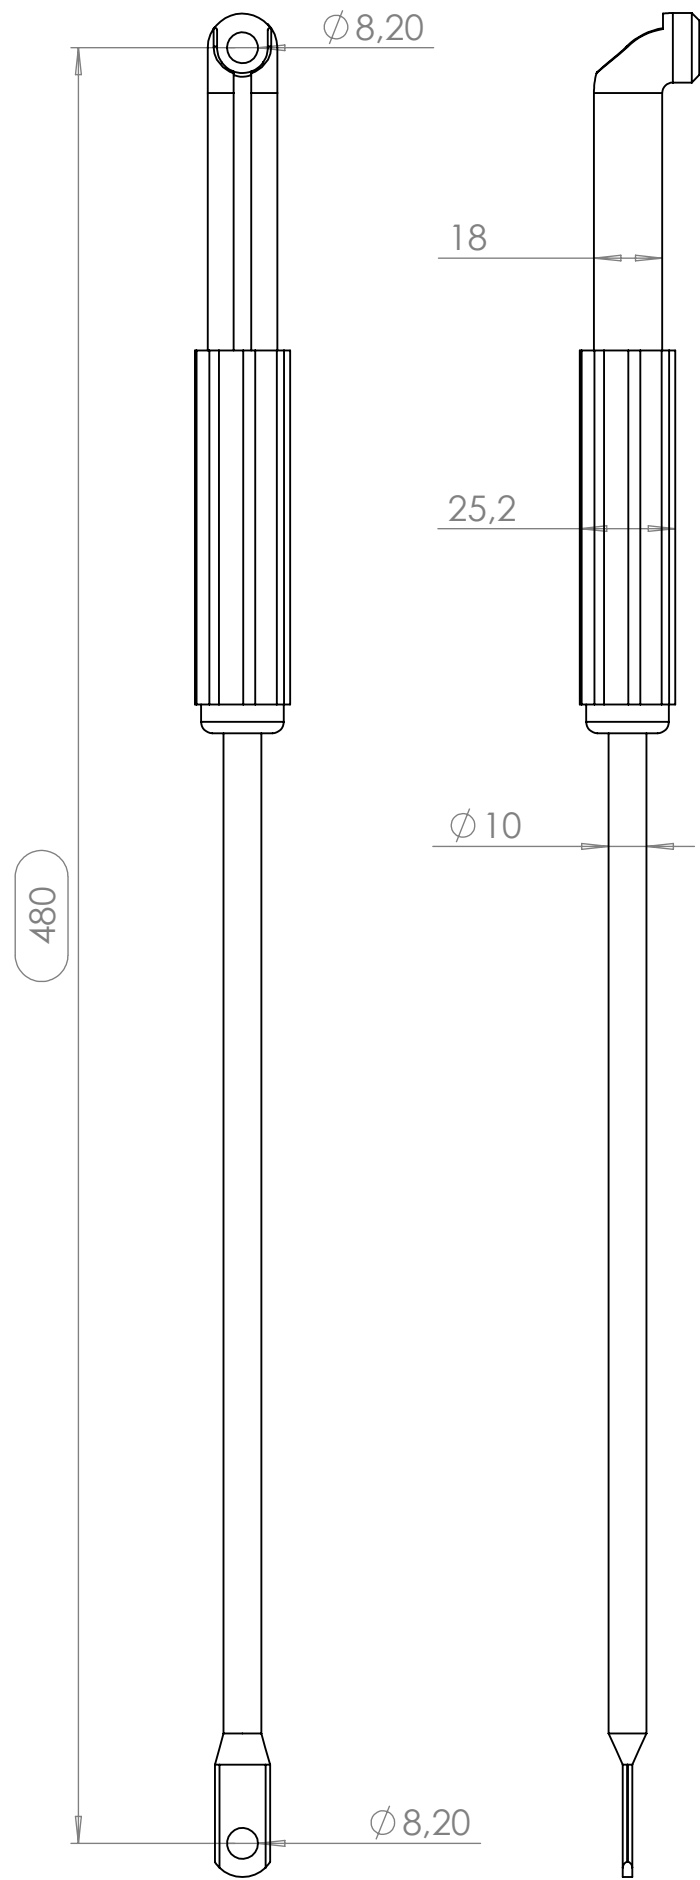

OPENED

CLOSED

3			
2			
1			
REV.	DESCRIPTION	DATE	
DO NOT SCALE DRAWING	REV.	DATE	A3
OSCOLATI			
TITLE:			
38.191.60			
MATERIAL:		FINISH:	
DWG NO.			
SCALE: 1:2 All dimensions are in mm Property of Osculati Srl SHEET 1 OF 1			

First angle projection