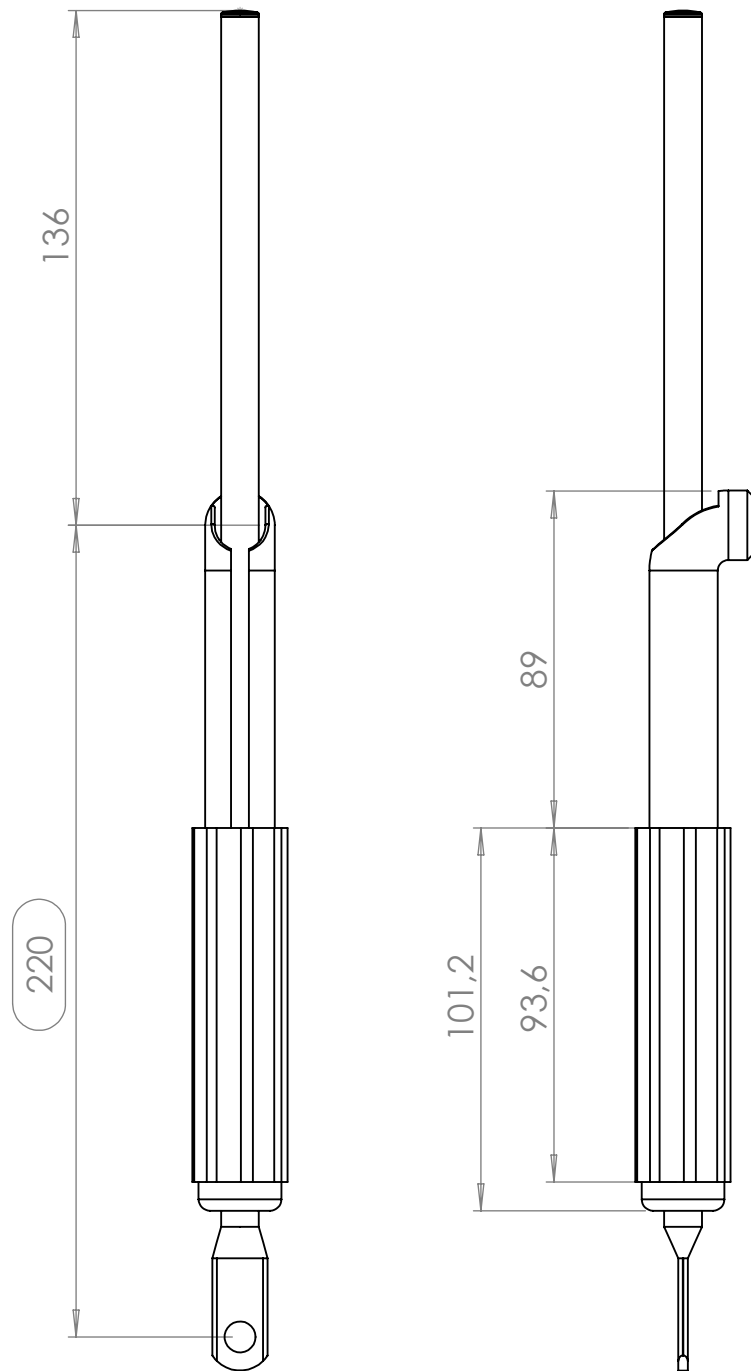

OPENED

CLOSED

3			
2			
1			
REV.	DESCRIPTION	DATE	
DO NOT SCALE DRAWING	REV.	DATE	A3
OSCOLATI			
TITLE:			
38.191.60			
MATERIAL:		FINISH:	
DWG NO.			
SCALE: 1:2 All dimensions are in mm Property of Osculati Srl SHEET 1 OF 1			

First angle projection