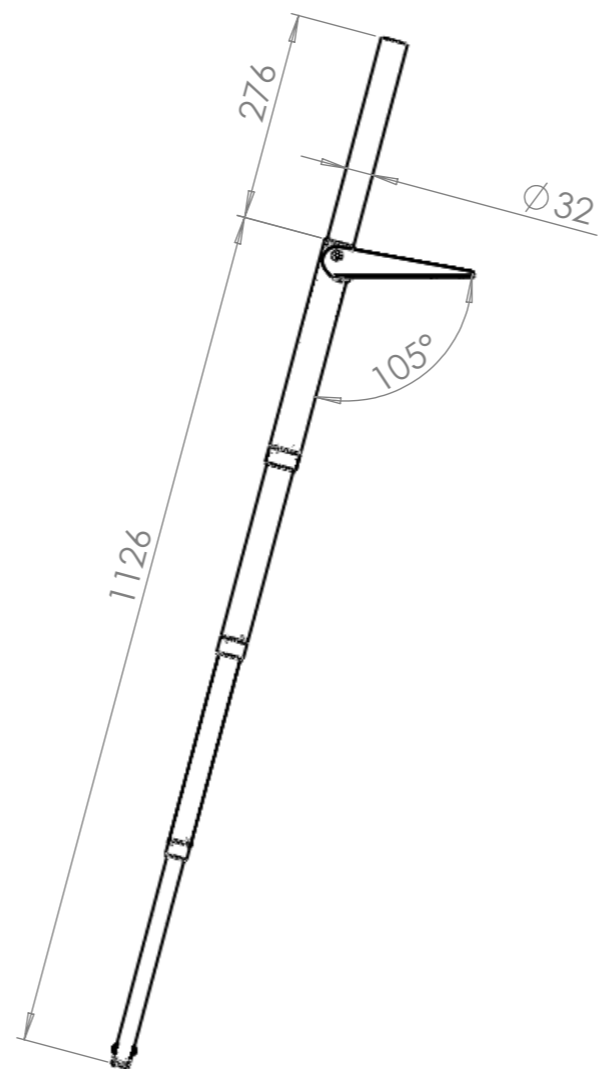

CLOSED

OPENED

3			
2			
1			
REV.	DESCRIPTION	DATE	
DO NOT SCALE DRAWING	REV.	DATE	A3
OSCOLATI			
TITLE: 49.551.04			
MATERIAL:		FINISH:	
DWG NO.			
SCALE: 1:10 All dimensions are in mm Property of Osculati Srl SHEET 1 OF 1			 First angle projection