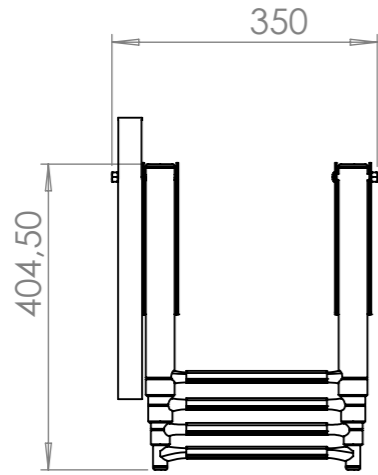

CLOSED

OPENED

3			
2			
1			
REV.	DESCRIPTION	DATE	
DO NOT SCALE DRAWING	REV.	DATE	A3
OSCOLATI			
TITLE: 49.551.04			
MATERIAL:		FINISH:	
DWG NO.			
SCALE: 1:10 All dimensions are in mm Property of Osculati Srl SHEET 1 OF 1			 First angle projection