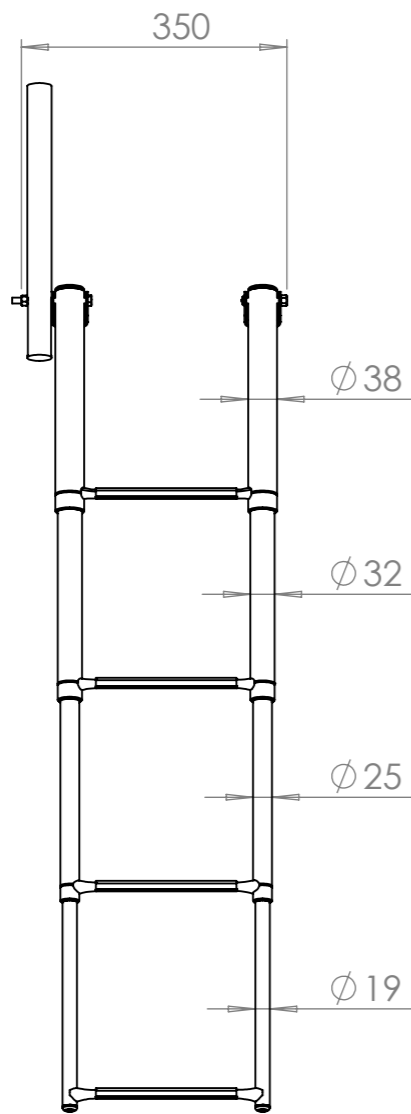

CLOSED

OPENED

3			
2			
1			
REV.	DESCRIPTION	DATE	
DO NOT SCALE DRAWING	REV.	DATE	A3
OSCOLATI			
TITLE: 49.551.04			
MATERIAL:		FINISH:	
DWG NO.			
SCALE: 1:10 All dimensions are in mm Property of Osculati Srl SHEET 1 OF 1			 First angle projection