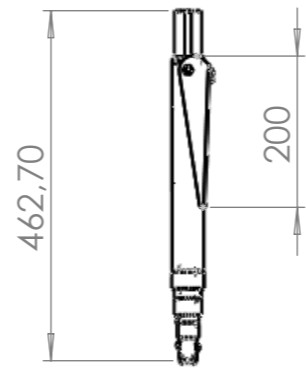

CLOSED

OPENED

3			
2			
1			
REV.	DESCRIPTION	DATE	
DO NOT SCALE DRAWING	REV.	DATE	A3
OSCOLATI			
TITLE: 49.551.04			
MATERIAL:		FINISH:	
DWG NO.			
SCALE: 1:10 All dimensions are in mm Property of Osculati Srl SHEET 1 OF 1			 First angle projection