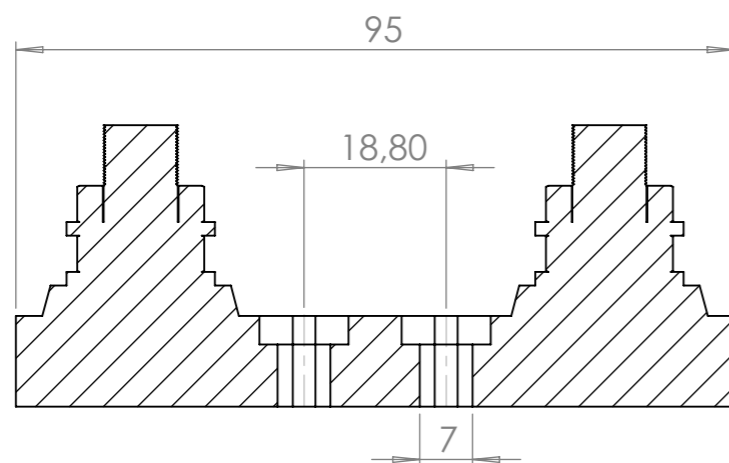

SECTION B-B

SECTION A-A

DO NOT SCALE DRAWING	REV.	DATE	A3
<b>OSCULATI</b>			
TITLE: 14.100.41			
MATERIAL:		FINISH:	
DWG NO.			
SCALE: 1:1 All dimensions are in mm Property of Osculati Srl			 First angle projection
SHEET 1 OF 1			