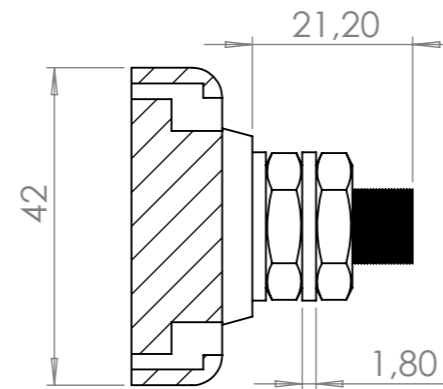

SECTION B-B

SECTION A-A

DO NOT SCALE DRAWING	REV.	DATE	A3
<b>OSCULATI</b>			
TITLE: 14.100.41			
MATERIAL:		FINISH:	
DWG NO.			
SCALE: 1:1 All dimensions are in mm Property of Osculati Srl			 First angle projection
SHEET 1 OF 1			