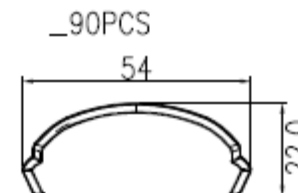

Rating	DC 12/24V 15 W / Max 12 V:0.48A 24V:0.52A
Insulation Resistance	DC 500V 100MΩ
Dielectric Strength	AC 1000V 1 minute
Operation Temperature	-20°~+60°C
LED Type	SMD 3020*90 PCS+2835*4 PCS
LED Color Temperature	Full & Dimmer light_4000k±15% Night light_2700K±15%
CCT	Full & Dimmer light_4000K Night light_2700K
Luminance Average	400Lux 20% at 50cm
Luminous Flux	421 lm
Beam Pattern	130°

620 ±1.5(Lens)
±0.5

X4
M4*16
Screws

Material:
Lens: PC,White
Base: AL alloy
Side Cover: ABS, White

OSCULATI
13.557.03 12/24V DC 15W

Wire code
Red : + Full light
White: + Dimmer
Yellow:+ Night light
Black: - GND

CE

YY/WW

4 Functions(Full/Dimmer/Night/Off)
C2-627B-A4LW-TW-6W /620mm