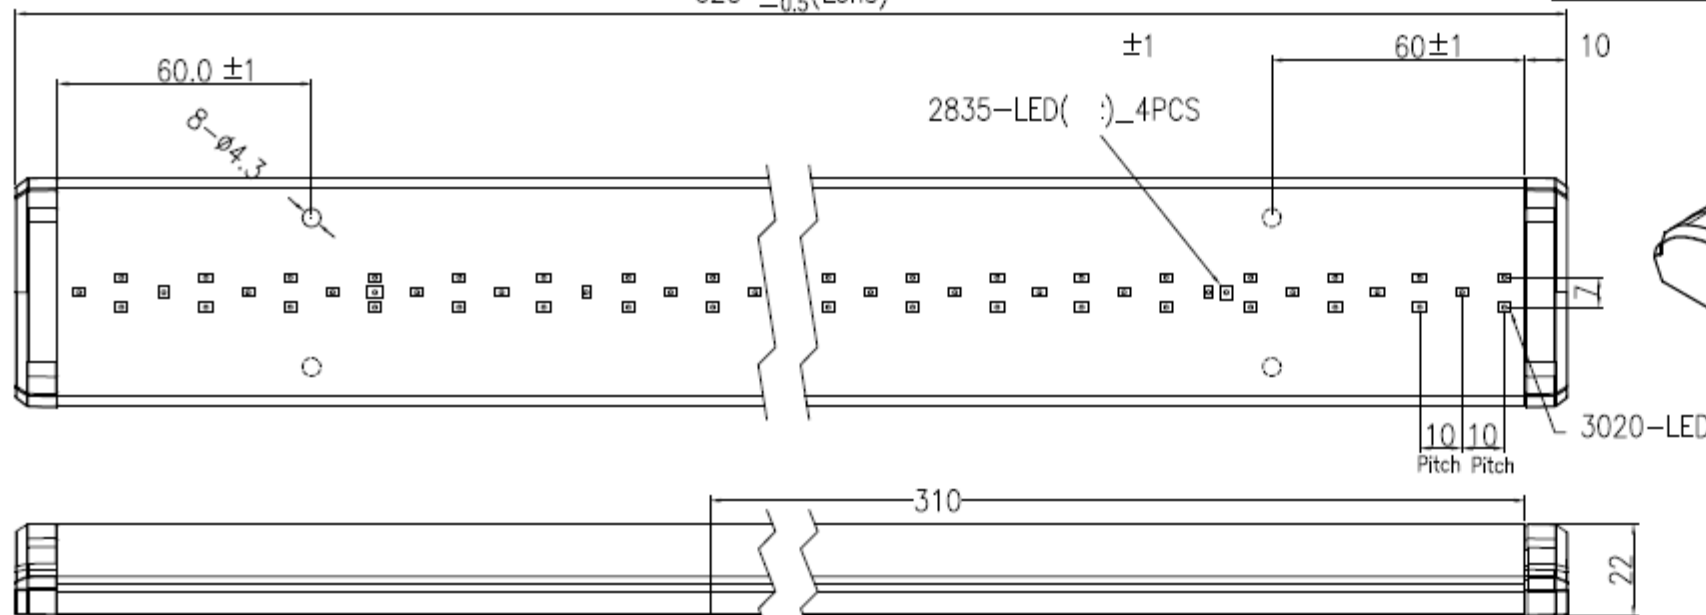

Rating	DC 12/24V 15 W / Max 12 V:0.48A 24V:0.52A
Insulation Resistance	DC 500V 100MΩ
Dielectric Strength	AC 1000V 1 minute
Operation Temperature	-20°~+60°C
LED Type	SMD 3020*90 PCS+2835*4 PCS
LED Color Temperature	Full & Dimmer light_4000k±15% Night light_2700K±15%
CCT	Full & Dimmer light_4000K Night light_2700K
Luminance Average	400Lux 20% at 50cm
Luminous Flux	421 lm
Beam Pattern	130°

620 ±1.5(Lens)
±0.5

X4
M4*16
Screws

Material:
Lens: PC,White
Base: AL alloy
Side Cover: ABS, White

OSCULATI
13.557.03 12/24V DC 15W

Wire code
Red : + Full light
White: + Dimmer
Yellow:+ Night light
Black: - GND

CE

YY/WW

4 Functions(Full/Dimmer/Night/Off)
C2-627B-A4LW-TW-6W /620mm