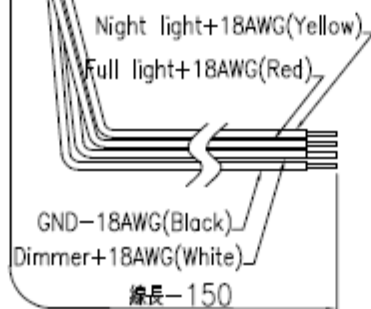

Rating	DC 12/24V 15 W / Max 12 V:0.48A 24V:0.52A
Insulation Resistance	DC 500V 100MΩ
Dielectric Strength	AC 1000V 1 minute
Operation Temperature	-20°~+60°C
LED Type	SMD 3020*90 PCS+2835*4 PCS
LED Color Temperature	Full & Dimmer light_4000k±15% Night light_2700K±15%
CCT	Full & Dimmer light_4000K Night light_2700K
Luminance Average	400Lux 20% at 50cm
Luminous Flux	421 lm
Beam Pattern	130°

620 ±1.5(Lens)
±0.5

X4
M4*16
Screws

Material:
Lens: PC,White
Base: AL alloy
Side Cover: ABS, White

OSCULATI
13.557.03 12/24V DC 15W

Wire code
Red : + Full light
White: + Dimmer
Yellow:+ Night light
Black: - GND

CE

YY/WW

4 Functions(Full/Dimmer/Night/Off)
C2-627B-A4LW-TW-6W /620mm